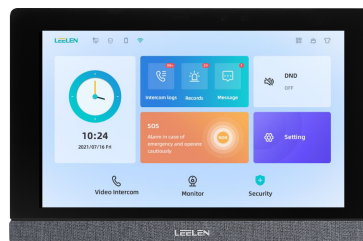

Key Feature

- Immaculate and stylish appearance
- Support third-party software implantation
- 8-channel wired alarm zone
- Video intercom and unlocking via the APP
- 10.1-inch high-definition touch screen, 1280 × 800
- Views live video of door stations and linked IP cameras

Specification

System parameters

Operation system	Android 7.1
Flash	4 GB
RAM	1 GB

Video parameters

Video Encoding	H.264
Video Pixels	720P, VGA

Capacity

Contacts	100
Intercom Logs	100
Alarm Logs	100
Messages	50

Device interfaces

Alarm Port	8
Net Port	RJ45
RS485	1
Power In Port	1
Doorbell Port	1

Display parameters

Operation method	Capacitive touch
Size	10.1-inch
Resolution	1280 × 800

Audio parameters

Audio Encoding	G.711
Speaker	Built-in loudspeaker
Microphone	Built-in microphone

Ordering Information

model	descrip-
EH-IS-V39-ENA04	Wi-Fi Indoor Monitor (Black)
EH-IS-V39-ENA03	Wi-Fi Indoor Monitor (White)

Installation

Application

- Villas
- Apartment complexes
- Home automation systems