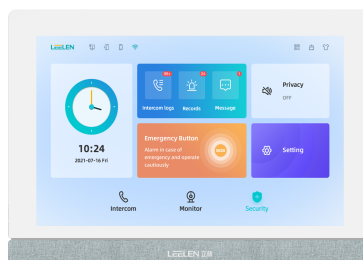

Key Feature

- Immaculate and stylish appearance
- Support third-party software implantation
- 8-channel wired alarm zone
- Video intercom and unlocking via the APP
- 10.1-inch high-definition touch screen, 1280 × 800
- Views live video of door stations and linked IP cameras

Specification

System parameters

Operation system	Android 7.1
Flash	4 GB
RAM	1 GB

Video parameters

Video Encoding	H.264
Video Pixels	720P, VGA

Capacity

Contacts	100
Intercom Logs	100
Alarm Logs	100
Messages	50

Device interfaces

Alarm Port	8
Net Port	RJ45
RS485	1
Power In Port	1
Doorbell Port	1

Display parameters

Operation method	Capacitive touch
Size	10.1-inch
Resolution	1280 × 800

Audio parameters

Audio Encoding	G.711
Speaker	Built-in loudspeaker
Microphone	Built-in microphone

Ordering Information

model	descrip-
EH-IS-V39-ENA04	Wi-Fi Indoor Monitor (Black)
EH-IS-V39-ENA03	Wi-Fi Indoor Monitor (White)

Installation

Application

- Villas
- Apartment complexes
- Home automation systems